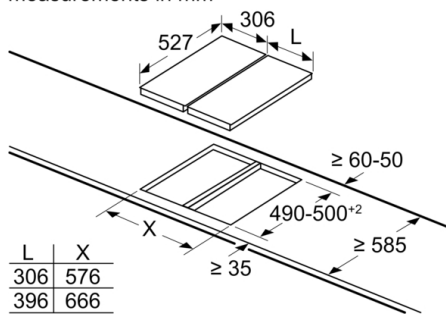

Serie 8, Dominohäll, gas, 30 cm, Glaskeramik PRA3A6D70

measurements in mm

When installing two or more Domino units side-by-side, one or more assembly kits are required (2 units = 1 assembly kit, 3 units = 2 assembly kits, etc.).