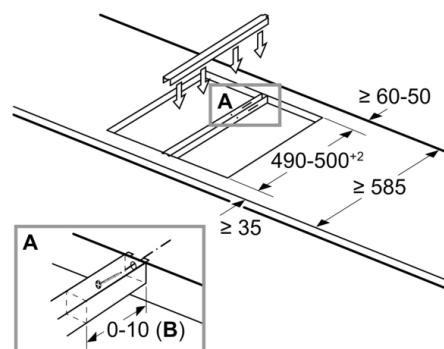

B: Dependent on the cut-out depth

measurements in mm