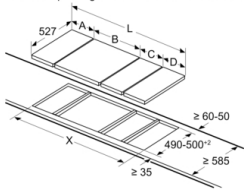

Serie 8, Dominohäll, gas, 30 cm, Glaskeramik PRA3A6D70

measurements in mm

When installing two Domino units right next to a hob, two assembly kits (HEZ394301) are required.

measurements in mm

When installing two or more Domino units side-by-side, one or more assembly kits are required (2 units = 1 assembly kit, 3 units = 2 assembly kits, etc.).

Mått i mm
Domino-kombinationer med matchande enhets- och ursågningssmått

Breddtyp:
Produktbredd:

	A	B	C	D	L	X		
2x30	306	306	-	-			612	576
1x30, 1x40	306	396	-	-			702	666
1x30, 1x60	306	606	-	-			912	876
1x30, 1x70*	306	710	-	-			1016	980
1x30, 1x80	306	816	-	-			1122	1086
1x30, 1x90	306	916	-	-			1222	1186
2x40	396	396	-	-			792	756
1x40, 1x60	396	606	-	-			1002	966
1x40, 1x70*	396	710	-	-			1106	1070
1x40, 1x80	396	816	-	-			1212	1176
1x40, 1x90	396	916	-	-			1312	1276
3x30	306	306	306	-			918	882
2x30, 1x40	306	306	396	-			1008	972
2x30, 1x60	306	306	606	-			1218	1182
2x30, 1x70*	306	306	710	-			1322	1286
2x30, 1x80	306	306	816	-			1428	1392
2x30, 1x90	306	306	916	-			1528	1492
1x30, 2x40	306	396	396	-			1098	1062
1x30, 1x40, 1x60	306	396	606	-			1308	1272
1x30, 1x40, 1x70*	306	396	710	-			1412	1376
1x30, 1x40, 1x80	306	396	816	-			1518	1482
1x30, 1x40, 1x90	306	396	916	-			1618	1582
2x40, 1x60	396	396	606	-			1398	1362
4x30	306	306	306	306			1224	1188

measurements in mm
Assembly kit (HEZ394301) for Domino

B: Dependent on the cut-out depth

measurements in mm

When installing a Domino unit right next to a hob, an assembly kit (HEZ394301) is required.