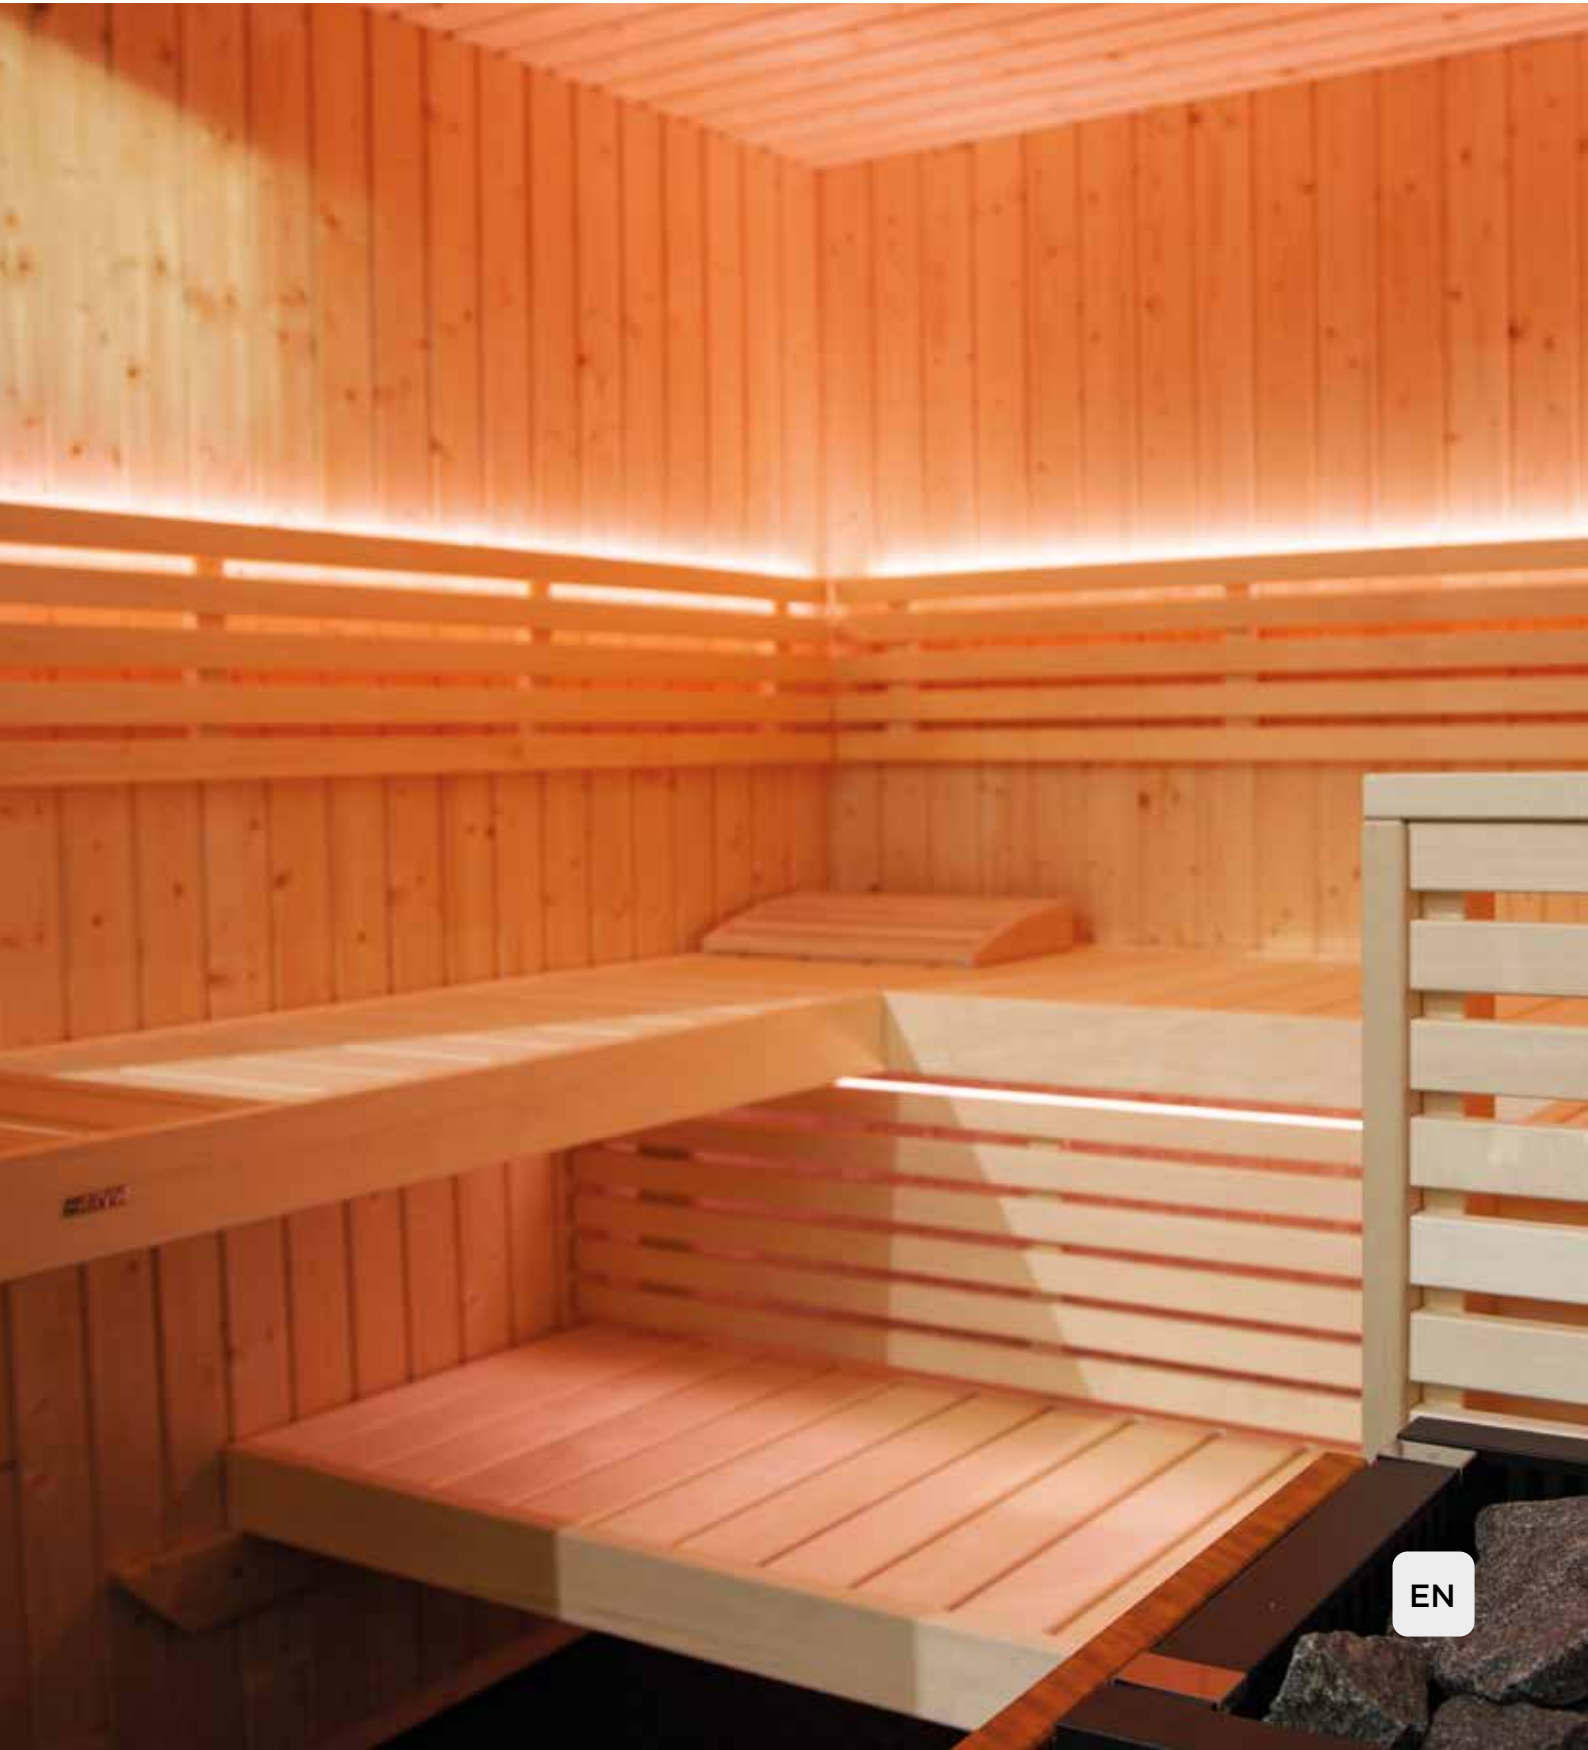

## Sauna Cabins

# VARIANT VIEW

**The Variant View sauna cabins are specially designed for relaxing**

The Variant View sauna cabins are specially designed to help you relax, so kick back and enjoy the warmth of the sauna on the comfortable Variant View benches.

The Variant View is an easily installable standard sauna cabin and you can install the benches on either side of the sauna.

High-quality large glass walls on the front, let in natural light and create an open and spacious feeling. A warm and inspiring ambiance can be instantly created with the optional DMX - controlled color lights.