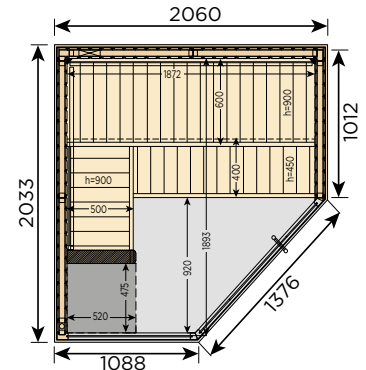

# Variant View cabin sizes

Model	Name	Dimensions (mm)	LED-options
S1212SV	Mini	1210 x 1183 x 2016	RGBWS1212SV
S1616SV	Small	1635 x 1607 x 2016	RGBWS1616SV
S1620SV	Medium	2060 x 1608 x 2016	RGBWS1620SV
S2020SV	Large	2060 x 2033 x 2016	RGBWS2020SV
S1616CV	Corner	1635 x 1635 x 2016	RGBWS1616CV
S2020CV	Corner Large	2060 x 2033 x 2016	RGBWS2020CV

Variant View Mini  
S1212SV

Variant View Small  
S1616SV

Variant View Medium  
S1620SV

Variant View Large  
S2020SV

Variant View Corner  
S1616CV

Variant View Large Corner  
S2020CV