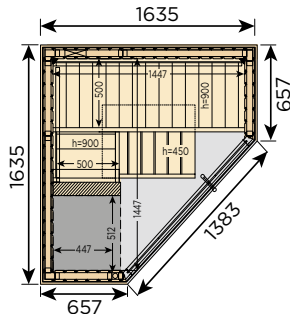

# Variant View cabin sizes

Model	Name	Dimensions (mm)	LED-options
S1212SV	Mini	1210 x 1183 x 2016	RGBWS1212SV
S1616SV	Small	1635 x 1607 x 2016	RGBWS1616SV
S1620SV	Medium	2060 x 1608 x 2016	RGBWS1620SV
S2020SV	Large	2060 x 2033 x 2016	RGBWS2020SV
S1616CV	Corner	1635 x 1635 x 2016	RGBWS1616CV
S2020CV	Corner Large	2060 x 2033 x 2016	RGBWS2020CV

Variant View Mini  
S1212SV

Variant View Small  
S1616SV

Variant View Medium  
S1620SV

Variant View Large  
S2020SV

Variant View Corner  
S1616CV

Variant View Large Corner  
S2020CV