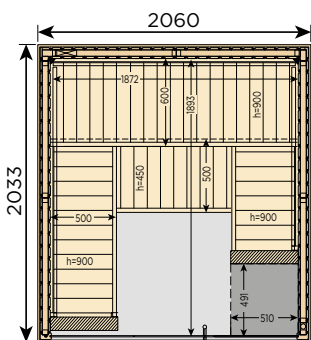

# Variant View cabin sizes

Model	Name	Dimensions (mm)	LED-options
S1212SV	Mini	1210 x 1183 x 2016	RGBWS1212SV
S1616SV	Small	1635 x 1607 x 2016	RGBWS1616SV
S1620SV	Medium	2060 x 1608 x 2016	RGBWS1620SV
S2020SV	Large	2060 x 2033 x 2016	RGBWS2020SV
S1616CV	Corner	1635 x 1635 x 2016	RGBWS1616CV
S2020CV	Corner Large	2060 x 2033 x 2016	RGBWS2020CV

Variant View Mini  
S1212SV

Variant View Small  
S1616SV

Variant View Medium  
S1620SV

Variant View Large  
S2020SV

Variant View Corner  
S1616CV

Variant View Large Corner  
S2020CV