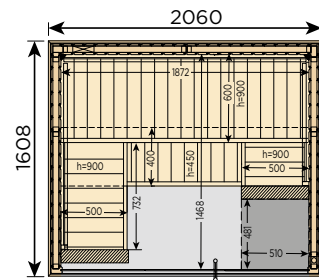

# Variant View cabin sizes

Model	Name	Dimensions (mm)	LED-options
S1212SV	Mini	1210 x 1183 x 2016	RGBWS1212SV
S1616SV	Small	1635 x 1607 x 2016	RGBWS1616SV
S1620SV	Medium	2060 x 1608 x 2016	RGBWS1620SV
S2020SV	Large	2060 x 2033 x 2016	RGBWS2020SV
S1616CV	Corner	1635 x 1635 x 2016	RGBWS1616CV
S2020CV	Corner Large	2060 x 2033 x 2016	RGBWS2020CV

Variant View Mini  
S1212SV

Variant View Small  
S1616SV

Variant View Medium  
S1620SV

Variant View Large  
S2020SV

Variant View Corner  
S1616CV

Variant View Large Corner  
S2020CV