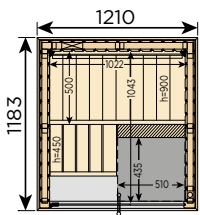

Variant View cabin sizes

Model	Name	Dimensions (mm)	LED-options
S1212SV	Mini	1210 x 1183 x 2016	RGBWS1212SV
S1616SV	Small	1635 x 1607 x 2016	RGBWS1616SV
S1620SV	Medium	2060 x 1608 x 2016	RGBWS1620SV
S2020SV	Large	2060 x 2033 x 2016	RGBWS2020SV
S1616CV	Corner	1635 x 1635 x 2016	RGBWS1616CV
S2020CV	Corner Large	2060 x 2033 x 2016	RGBWS2020CV

Variant View Mini
S1212SV